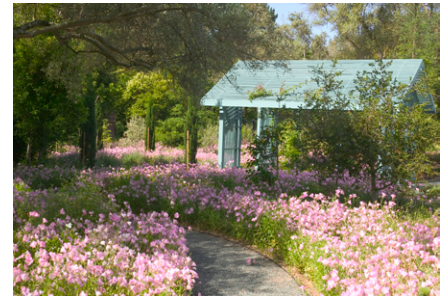

Stanford University Meyer-Buck Estate

Location
Stanford, California

Client
Stanford university

SWA Scope
Development plan
Historical landscape restoration
Full landscape architectural services

Size
3 acres

Architect
Page & Turnbull, Architects

The three-acre estate maintains a mansion built around 1920 in the French Mediterranean style and was surrounded by a mature, yet somewhat neglected landscape. SWA was asked to work with Page & Turnbull Architects on a three-acre portion of the site for the future residence of the provost. SWA's role in this project was to inject function back into this once spectacular landscape by creating new gardens and a great lawn based on historical precedents.