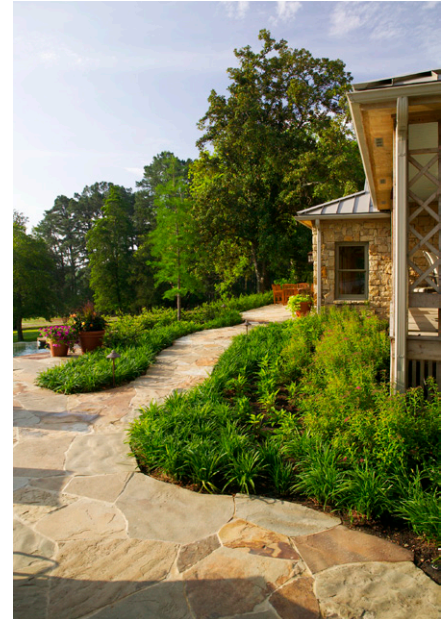

Pine Lake Ranch

The 1,300-acre ranch is situated in East Texas, approximately 100 miles from Dallas. The site consists of pine and hardwood forests with an occasional hay field and two lakes. The project completely renovated an existing ranch house and cottage situated on one of the lakes, added a two-story guest house, two-story boat house, a large pool and gardens. The pool features a 50' long infinity edge and adjoining spa. Drystack stone walls are being used throughout the site to retain soils and elevate the pool deck. The plant palette consists of native canopy and flowering trees and perennials.

Location

Smith County, Texas

Client

Rosewood Hotels and Resorts, LLC

SWA Scope

Landscape Architecture

Size

1,300 acres (526 hectares)