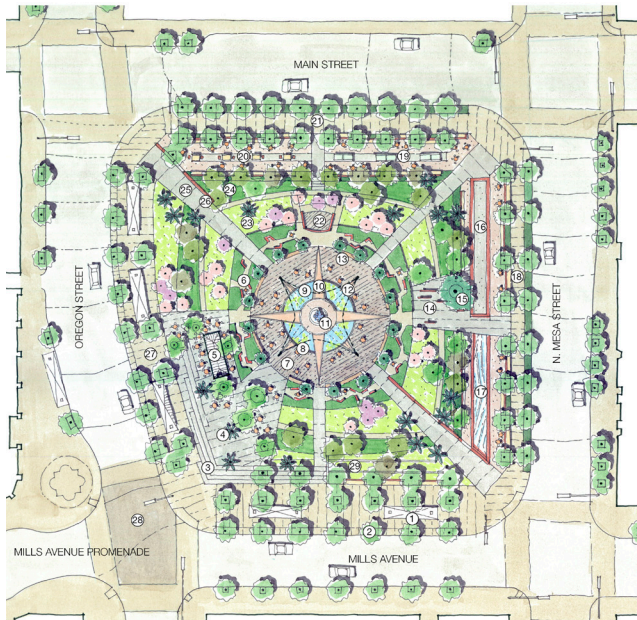

San Jacinto Plaza Redesign

Location
El Paso, Texas
Client
City of El Paso, Texas
SWA Scope
Public Outreach and Participation
Landscape Architecture
Project Area
66,400 sq. ft. (1.5 acres)

The design for San Jacinto Plaza is the result of ongoing outreach efforts with the city and residents of El Paso. A strong sense of history and tradition is embedded within the plaza, and the design is focused on interpreting the past through a contemporary lens; with the intent to reestablish the plaza as a central gathering space at the heart of downtown. At the core, the design is centered around flexibility such that the plaza becomes a place for everyday use, but is able to accommodate seasonal or spontaneous events.